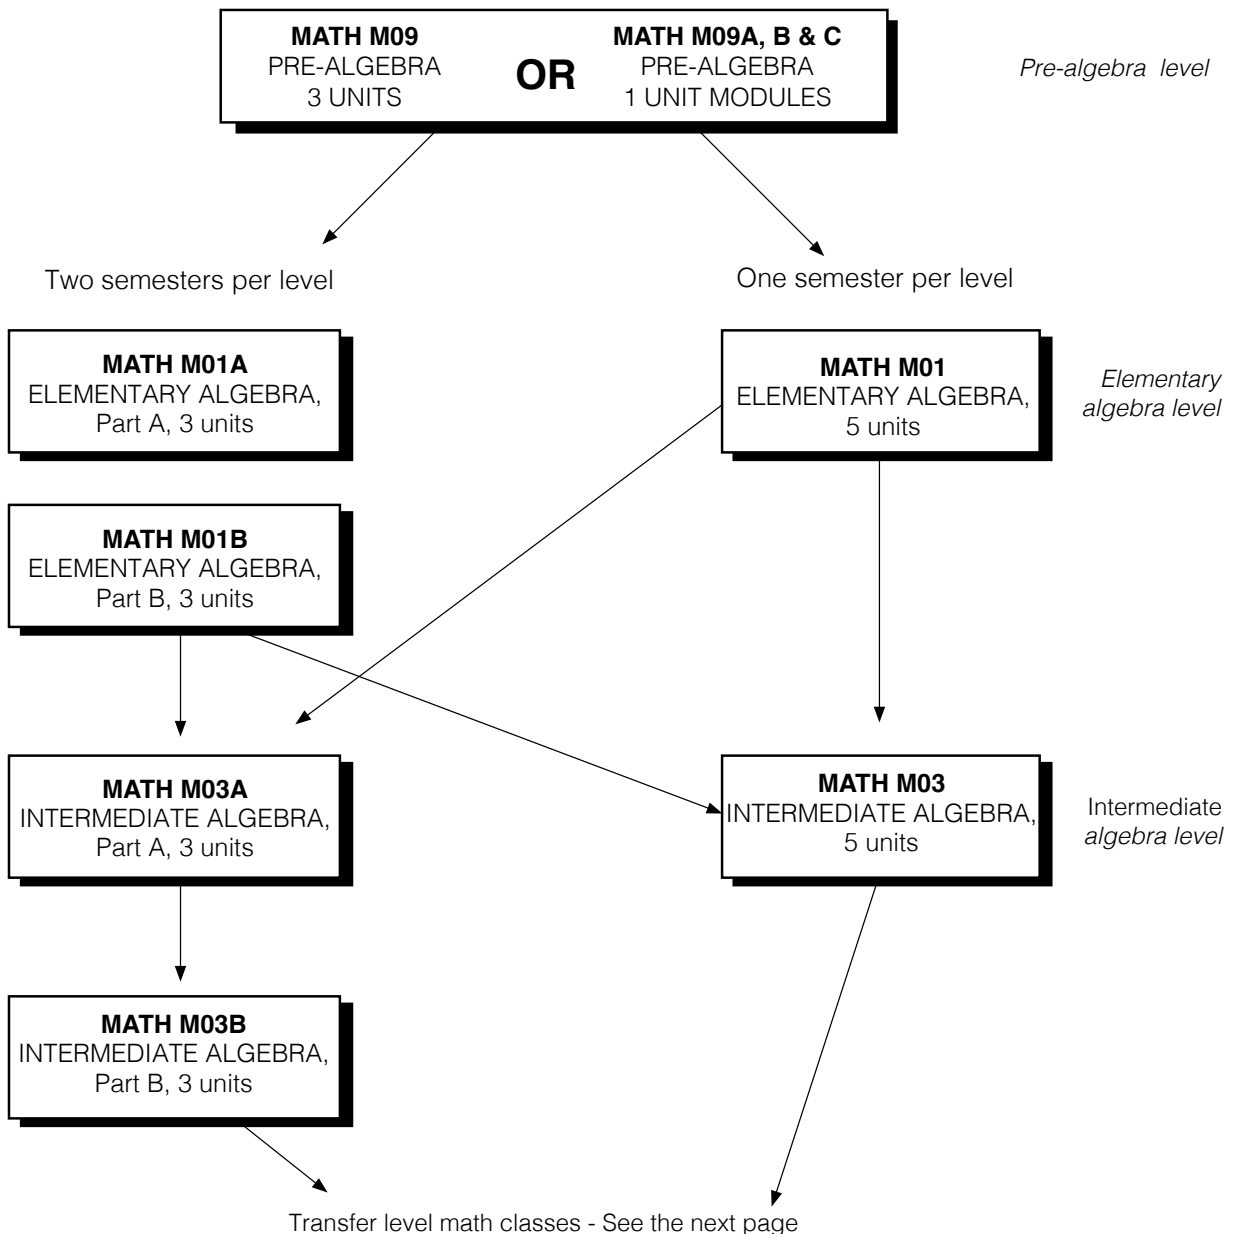

Sequence of Mathematics Courses

Where do I begin?

1. Complete the math self-placement guide:
http://www.moorparkcollege.edu/apply_and_enroll/orientation_and_assessment/self_placement_guides.shtml
2. Meet with a counselor. Call 805-378-1428 for an appointment.

Associates Degree and Non-transferable Courses

Math M03 Intermediate Algebra is required to earn an AA or AS degree.

Students can prepare for transfer level math classes by taking the following courses:
(For math course below pre-algebra, see the Learning Skills section of the catalog)

Transferable Math Courses

All transferable math courses have prerequisites. Students cannot enroll in transferable courses unless they have a C or better in the prerequisite course. Please see the previous page for non-transferable courses which are the prerequisites.

Because different universities and majors require different math preparation, students should consult with a counselor to ensure they select the course that will best prepare them for the program they wish to transfer to.