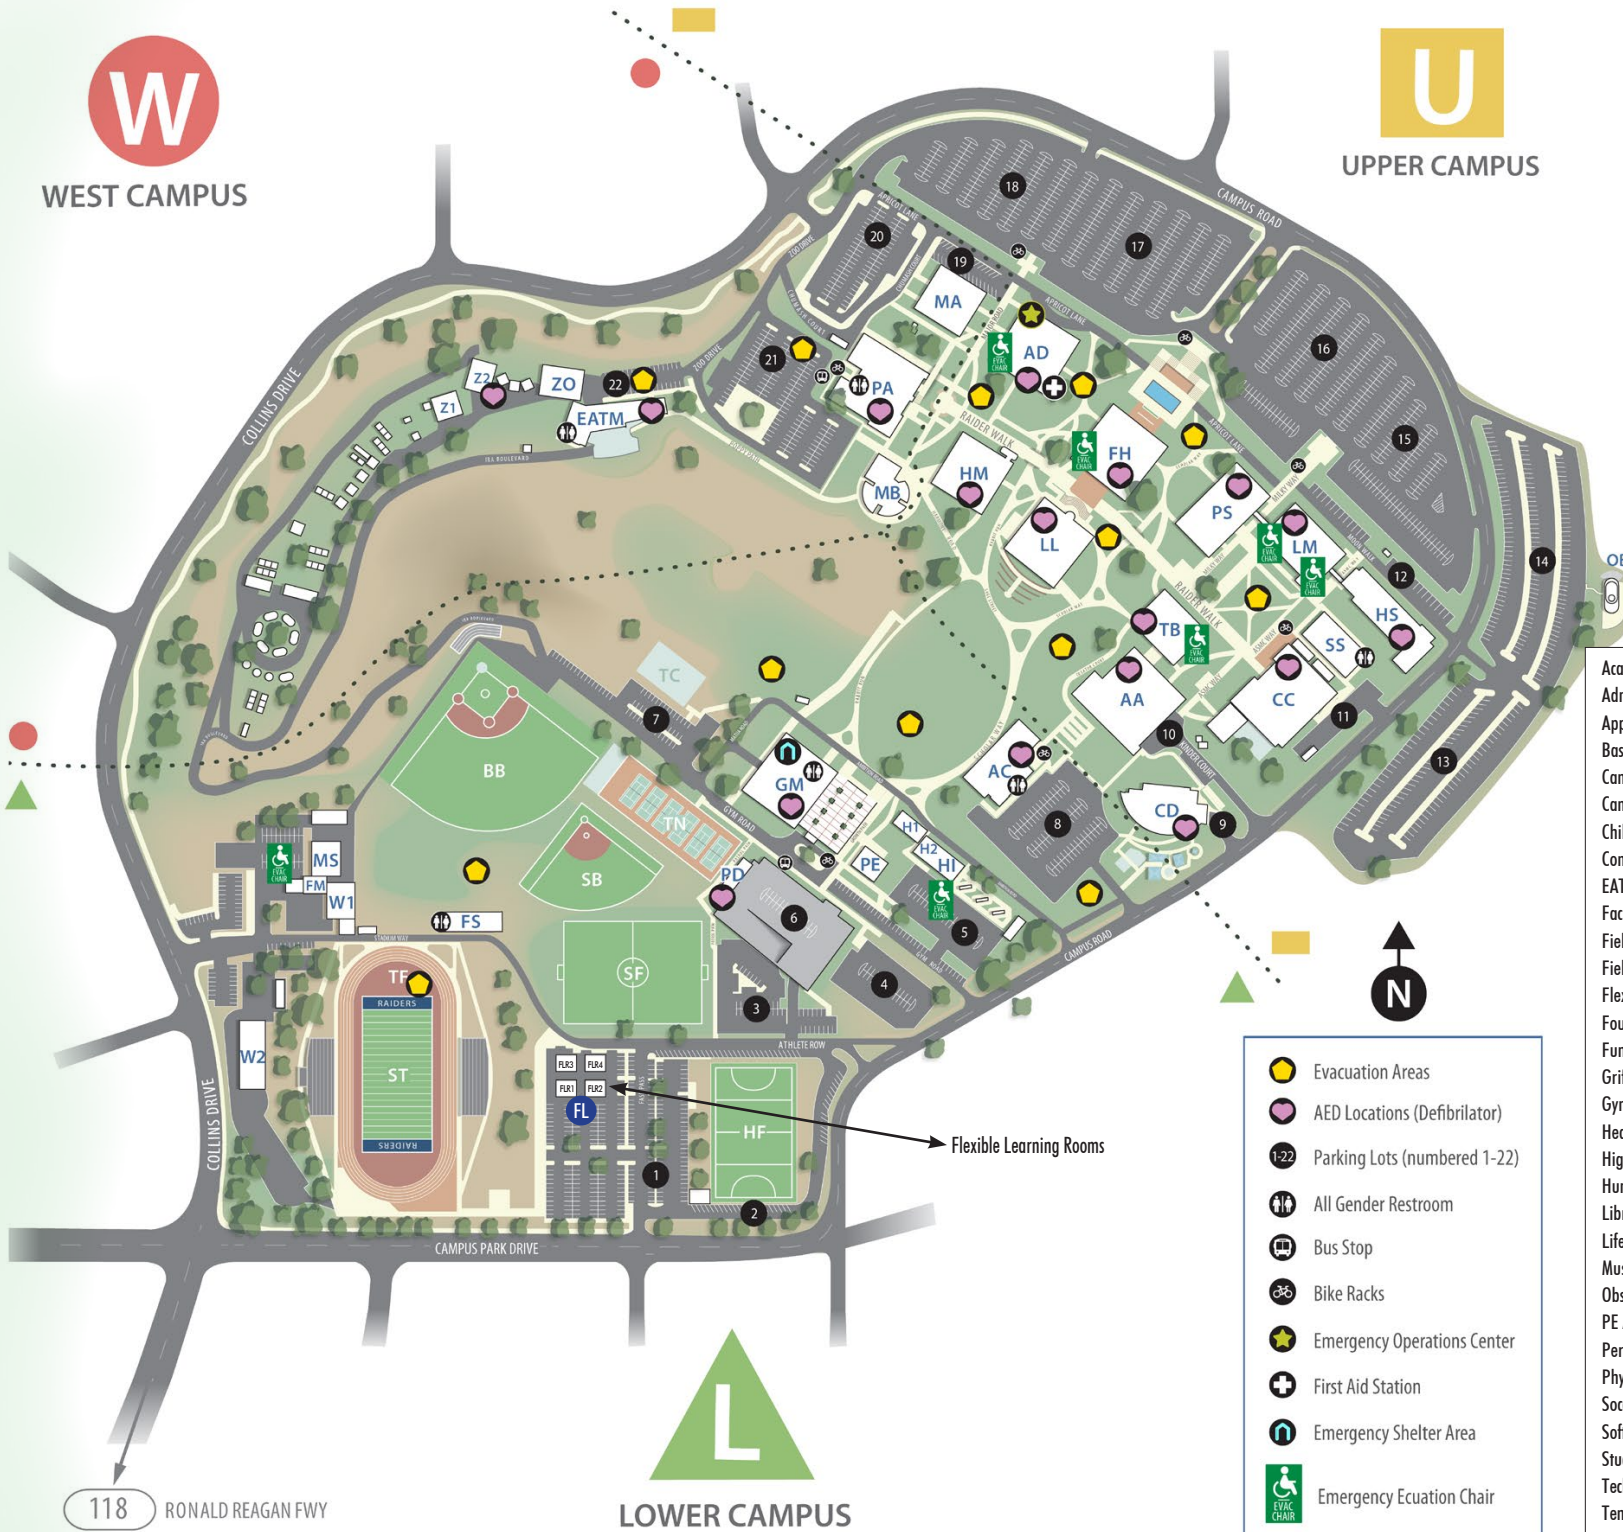

WEST CAMPUS

UPPER CAMPUS

All of our single stall restrooms are gender neutral, as well as the 2nd floor of the AC Building. So from east campus to west campus they are located in the SS abuilding, AC building, Gym, PA, Field House, and EATM building.

- Academic Center - AC
- Administration - AD
- Applied Arts - AA (Forum)
- Baseball Field - BB
- Campus Center - CC
- Campus Police Station - CP
- Child Development Center - CD
- Communications and Media Arts - MA
- EATM and America's Teaching Zoo - EATM, Z0, Z1, Z2
- Facilities, Maintenance & Operations - FM
- Field Hockey Stadium - HF
- Field House - FS
- Flexible Learning Rooms - FL
- Fountain Hall - FH
- Functional Outdoor Training Space - TC
- Griffin Stadium - ST
- Gymnasium - GM
- Health Science Center - HS
- High School at Moorpark College - HI, H1, H2
- Humanities/Social Sciences - HM
- Library Learning Resources - LL
- Life Sciences, Mathematics, Computer Sciences - LM
- Music - MB
- Observatory - O
- PE Annex - PE
- Performing Arts - PA
- Physical Sciences - PS
- Soccer Fields - SF
- Softball Field - SB
- Student Services Annex - SS
- Technology - TB
- Tennis Courts - TN

- Evacuation Areas
- AED Locations (Defibrillator)
- Parking Lots (numbered 1-22)
- All Gender Restroom
- Bus Stop
- Bike Racks
- Emergency Operations Center
- First Aid Station
- Emergency Shelter Area
- Emergency Ecuation Chair

Flexible Learning Rooms

118 RONALD REAGAN FWY