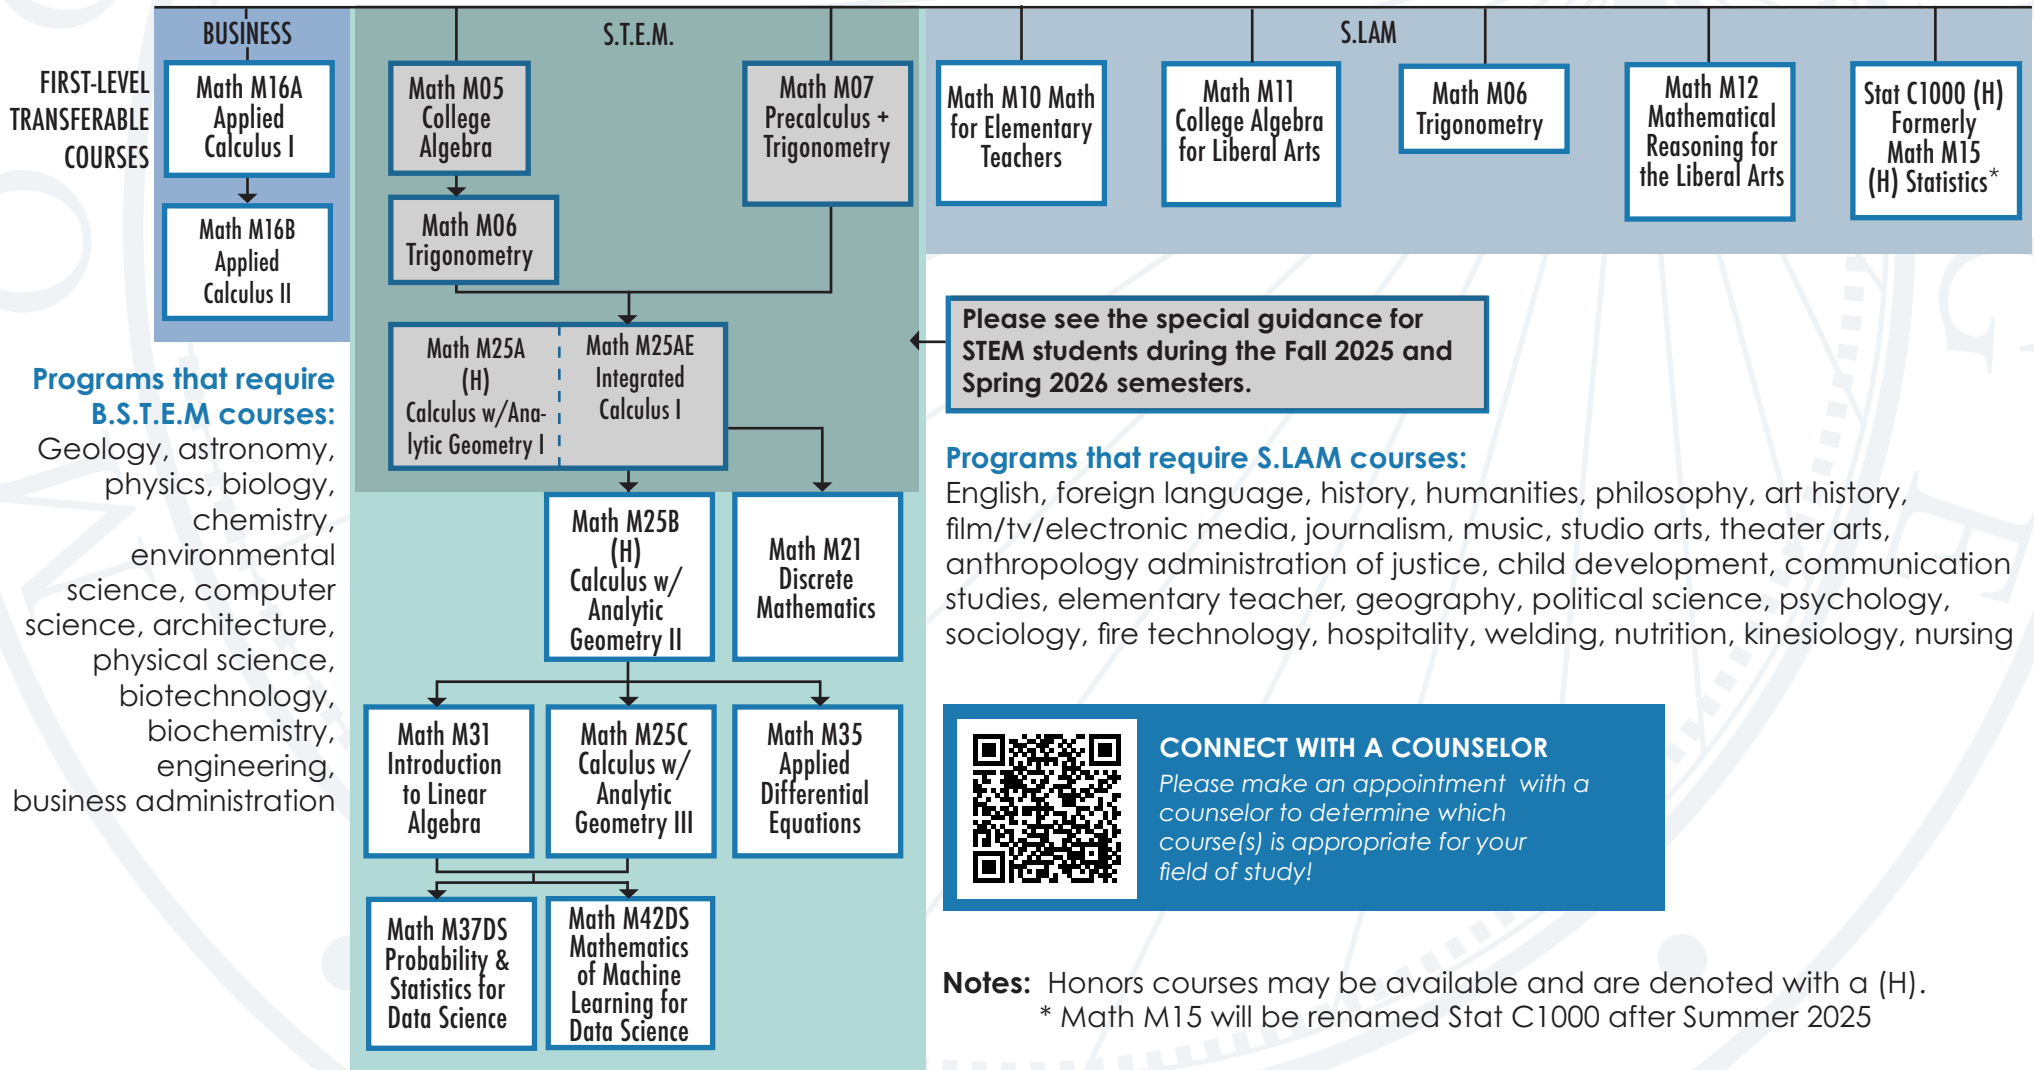

MOORPARK COLLEGE MATH SEQUENCE OF CLASSES

**START
HERE!**

moorparkcollege.edu/course-recommendations

B.S.T.E.M.

Business, Science, Technology, Engineering, Math

S.LAM

Statistics, Liberal Arts Math

Notes: Honors courses may be available and are denoted with a (H).
* Math M15 will be renamed Stat C1000 after Summer 2025